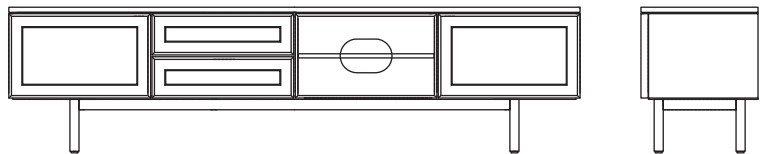

Sketch

black - nero perlato

YORKE CABINETS

074-2401 : Yorke 200 TV unit - wood top -
074-2402 : Yorke 200 TV unit - marble top -
W2000 D450 H555

074-2403 : Yorke 220 TV unit - wood top -
074-2404 : Yorke 220 TV unit - marble top -
W2200 D450 H555

074-1801 : Yorke 200 sideboard - wood top -
074-1802 : Yorke 200 sideboard - marble top -
W2000 D450 H700

074-1803 : Yorke 220 sideboard - wood top -
074-1804 : Yorke 220 sideboard - marble top -
W2200 D450 H700

YORKE CABINETS

Yorke cabinets exude the calm assurance of symmetry. A crafted panelled motif on the fronts, effortlessly linking the past with the present, is the only decorative detail on an otherwise minimal linear form, well grounded by thoughtful proportions. Choose from solid oak or natural stone for the top panel.