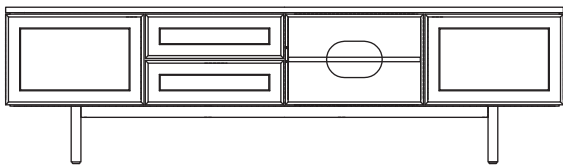

Sketch

black - nero perlato

YORKE CABINETS

074-2401 : Yorke 200 TV unit - wood top -
074-2402 : Yorke 200 TV unit - marble top -
W2000 D450 H555

074-2403 : Yorke 220 TV unit - wood top -
074-2404 : Yorke 220 TV unit - marble top -
W2200 D450 H555

074-1801 : Yorke 200 sideboard - wood top -
074-1802 : Yorke 200 sideboard - marble top -
W2000 D450 H700

074-1803 : Yorke 220 sideboard - wood top -
074-1804 : Yorke 220 sideboard - marble top -
W2200 D450 H700

YORKE CABINETS

Yorke cabinets exude the calm assurance of symmetry. A crafted panelled motif on the fronts, effortlessly linking the past with the present, is the only decorative detail on an otherwise minimal linear form, well grounded by thoughtful proportions. Choose from solid oak or natural stone for the top panel.