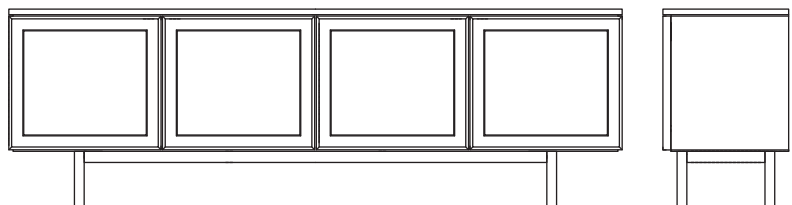

Sketch

black - nero perlato

YORKE CABINETS

074-2401 : Yorke 200 TV unit - wood top -
074-2402 : Yorke 200 TV unit - marble top -
W2000 D450 H555

074-2403 : Yorke 220 TV unit - wood top -
074-2404 : Yorke 220 TV unit - marble top -
W2200 D450 H555

074-1801 : Yorke 200 sideboard - wood top -
074-1802 : Yorke 200 sideboard - marble top -
W2000 D450 H700

074-1803 : Yorke 220 sideboard - wood top -
074-1804 : Yorke 220 sideboard - marble top -
W2200 D450 H700

YORKE CABINETS

Yorke cabinets exude the calm assurance of symmetry. A crafted panelled motif on the fronts, effortlessly linking the past with the present, is the only decorative detail on an otherwise minimal linear form, well grounded by thoughtful proportions. Choose from solid oak or natural stone for the top panel.