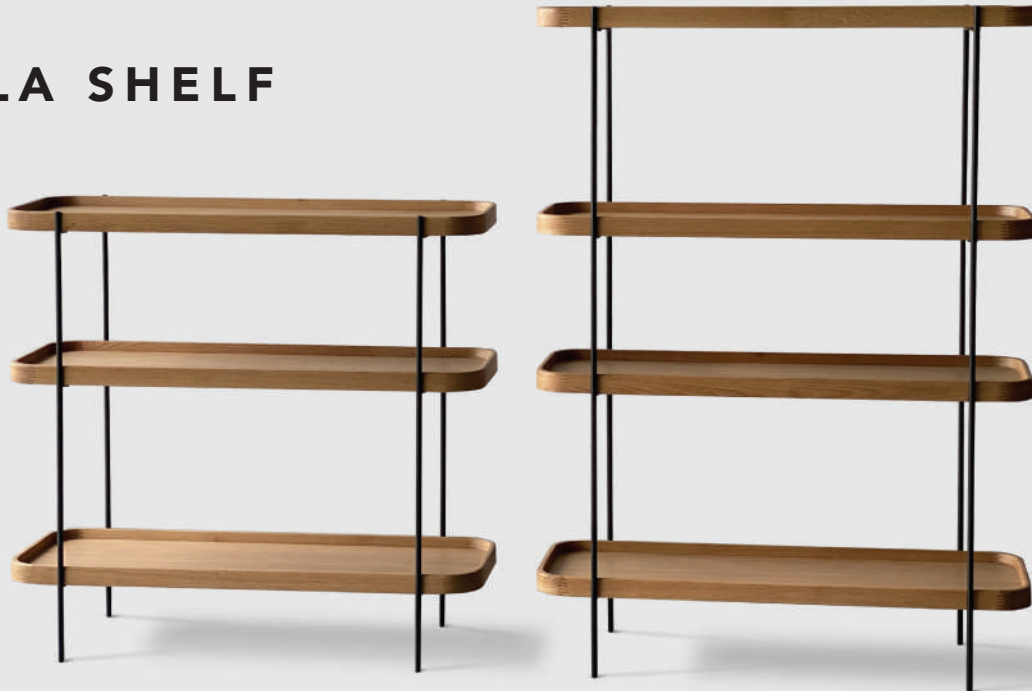

# Sketch

## HUMLA SHELF

100 low shelf : light oak

100 tall shelf : light oak

MATERIAL : solid oak, MDF+oak veneer, powder-coated steel

DESIGN : Morten Georgsen

low shelf : light oak

low shelf : black

tall shelf : light oak

tall shelf : black

console : light oak

console : black