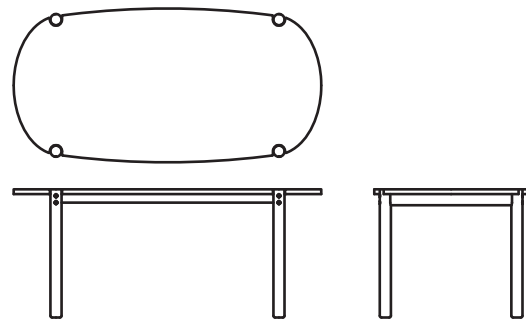

Sketch

COVE TABLE

cove 200 : light oak

046-1105 : Cove table 160

W1600 D850 H750

046-1103 : Cove table 180

W1800 D900 H750

046-1101 : Cove table 200

W2000 D950 H750

COVE TABLE

The Cove Tables were inspired by the natural geography of the coastline around Sydney Harbour. The organic forms found in the hidden bays and eroding sandstone cliffs have been translated into the soft details of the table. Rounded legs nestle into the safe coves of the subtly curved top to create an understated, yet sophisticated, design language. We are naturally attracted to circular shapes and this connects with our intent to reinforce the dining experience as a gathering of family and friends.

MATERIAL : solid oak

DESIGN : Patryk Koca