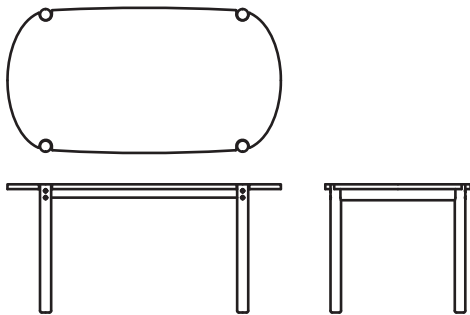

Sketch

COVE TABLE

cove 200 : light oak

046-1105 : Cove table 160

W1600 D850 H750

046-1103 : Cove table 180

W1800 D900 H750

046-1101 : Cove table 200

W2000 D950 H750

COVE TABLE

The Cove Tables were inspired by the natural geography of the coastline around Sydney Harbour. The organic forms found in the hidden bays and eroding sandstone cliffs have been translated into the soft details of the table. Rounded legs nestle into the safe coves of the subtly curved top to create an understated, yet sophisticated, design language. We are naturally attracted to circular shapes and this connects with our intent to reinforce the dining experience as a gathering of family and friends.

MATERIAL : solid oak

DESIGN : Patryk Koca