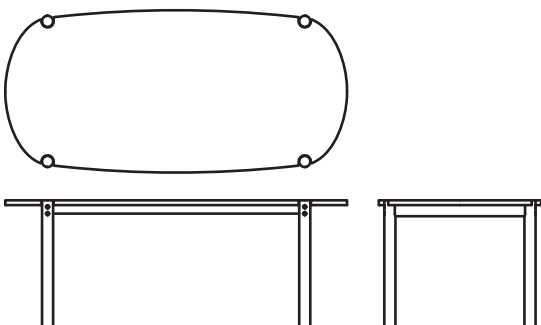

Sketch

COVE TABLE

cove 200 : light oak

046-1105 : Cove table 160

W1600 D850 H750

046-1103 : Cove table 180

W1800 D900 H750

046-1101 : Cove table 200

W2000 D950 H750

COVE TABLE

The Cove Tables were inspired by the natural geography of the coastline around Sydney Harbour. The organic forms found in the hidden bays and eroding sandstone cliffs have been translated into the soft details of the table. Rounded legs nestle into the safe coves of the subtly curved top to create an understated, yet sophisticated, design language. We are naturally attracted to circular shapes and this connects with our intent to reinforce the dining experience as a gathering of family and friends.

MATERIAL : solid oak

DESIGN : Patryk Koca