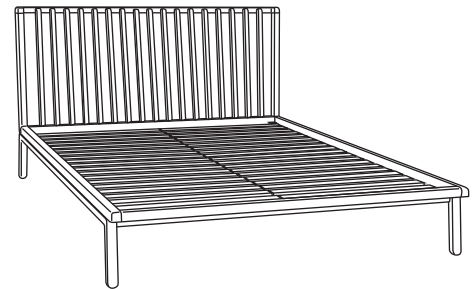

SENSU BED

059-4001 : Sensu bedframe Australian Queen

W1640 D2315 H1000

Available mattress : W1530 L2030

059-4002 : Sensu bedframe Australian King

W1940 D2315 H1000

Available mattress : W1830 L2030

059-4003 : Sensu bedframe European Queen

W1710 D2285 H1000

Available mattress : W1600 L2000

059-4004 : Sensu bedframe European King

W1910 D2285 H1000

Available mattress : W1800 L2000

059-4005 : Sensu bedframe European Super King

W2110 D2285 H1000

Available mattress : W2000 L2000

063-4101 : Bow headrest cushion Queen

W700 (1pc) D160 H100

063-4102 : Bow headrest cushion King

W840 (1pc) D160 H100

063-4103 : Bow headrest cushion Super King

W980 (1pc) D160 H100

SENSU BED

The Sensu bed is a celebration of complexity through simplicity. There is purpose to every line and a deliberate sense of continuity between the front and the back, the left and the right. The bed-head form, inspired by traditional Japanese sensu fans, flows into the bed frame with the same ease as the front legs run into the back ones. The subtly curved bedhead rail and repetition of the vertical slats create the perception of a complex 3-dimensional surface. Paired with the Bow head-rest cushions, the Sensu Bed provides unrivaled support and comfort.

MATERIAL : solid oak

DESIGN : Patryk Koca