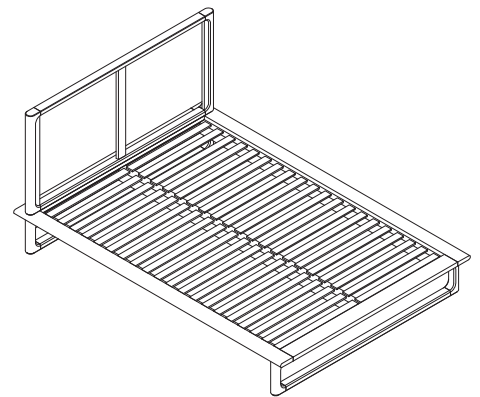

# HOVER BED

Hover Bed offers a thin minimalist bed base crafted from solid timber paired with a luxurious upholstered bed head. The mattress appears to float above the minimalist linear legs which are balanced by subtle curves and shadow lines.