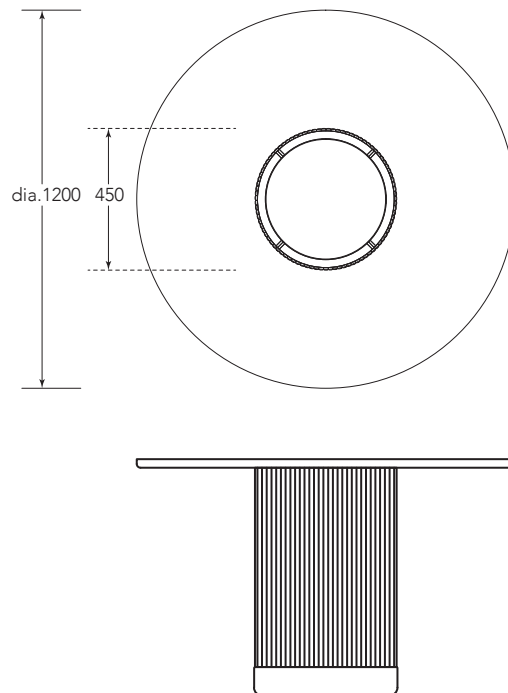

Sketch

light oak - nougat

ROTUNDA TABLE

061-1101 : Rotunda table 120

dia.1200 H750

ROTUNDA TABLE

The pure circular form of the Rotunda table is the perfect stage to celebrate textures and materiality. Individually hand-carved timber ribs create an eye-pleasing pattern on the cylindrical pillar while providing a tactile contrast to the solid terrazzo base.

A smooth and simple solid oak top completes the trio of varying textures.

MATERIAL : top & leg : solid oak
base : terrazzo nougat / feta

DESIGN : byKATO