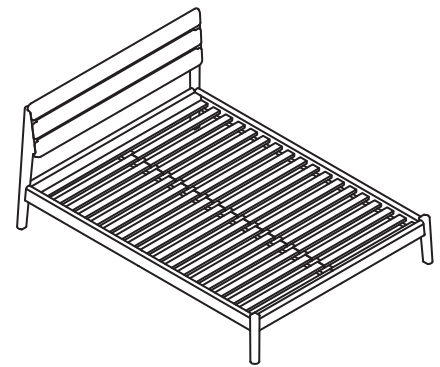

062-4005 : Poise bedframe European Super King

W2145 D2195 H995

Available mattress : W2000 L2000

063-4101 : Bow headrest cushion Queen

W700 (1pc) D160 H100

063-4102 : Bow headrest cushion King

W840 (1pc) D160 H100

063-4103 : Bow headrest cushion Super King

W980 (1pc) D160 H100