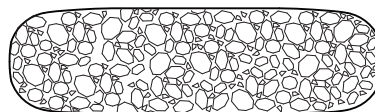

W700 D700 H400

**054-2103 : Gion table 95**

**054-2106 : Gion table 95** (wood top)

W950 D950 H340

**054-2601 : Gion console 140**

**054-2602 : Gion console 140** (wood top)

W1400 D400 H750

# GION TABLE

The ribbed wooden structure of the base of Gion table is inspired by an architectural feature of tea-houses found in the streets of Gion in Kyoto. The ordered arrangement of wooden ribs contrasts nicely with the more random arrangement of stones which comprise the terrazzo top.